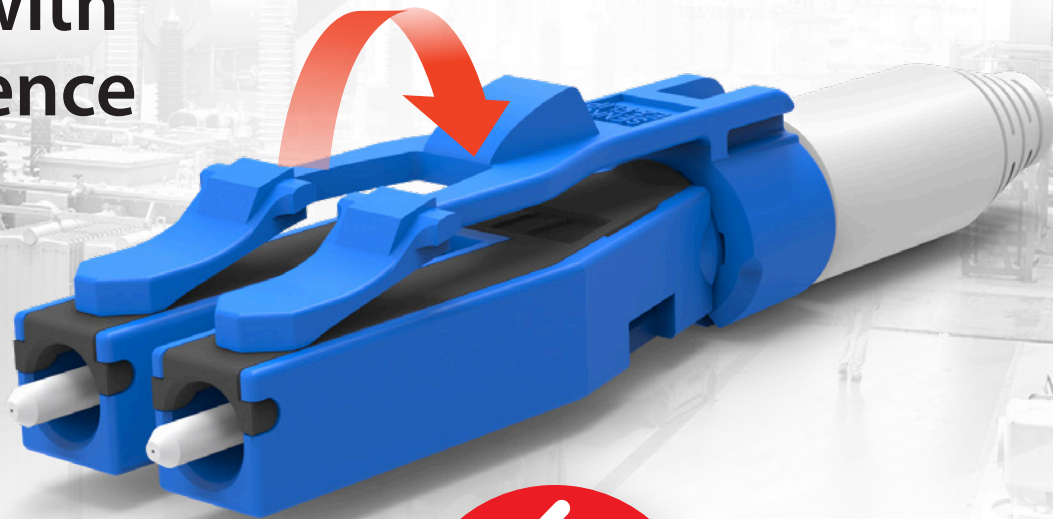

LC *EZ-Flip*[®] CONNECTOR

Patch with
confidence

FLEX-ANGLE BOOT
available for easier cable
management

Switch Polarity Without Re-termination or Twisting of the Fiber

With millions deployed, the LC EZ Flip Connector is the connector trusted by many due to its EZ polarity change, reliability, robustness, and consistent low loss performance.

Fastest Polarity Change on the Market

- No tools needed
- No complex gear mechanisms
- No need to open housing
- No need to handle fiber during polarity flip

FEATURES

- Polarity reversal without twisting the fiber
- Visual A-B indicator for polarity check
- Short boot design for reduced connector length
- Pre-assembled available for faster kitting time
- Push-pull tab for high density applications in 3 variable lengths
- Uniboot connector aids cable management
- Rugged housing design

LC EZ-Flip CONNECTOR

The EZ-est and quickest polarity reversing LC Connector

How to switch polarity:

Pull-tab for Dense Applications

- Push-pull tab in 3 variable lengths
- Short boot design for reduced connector length