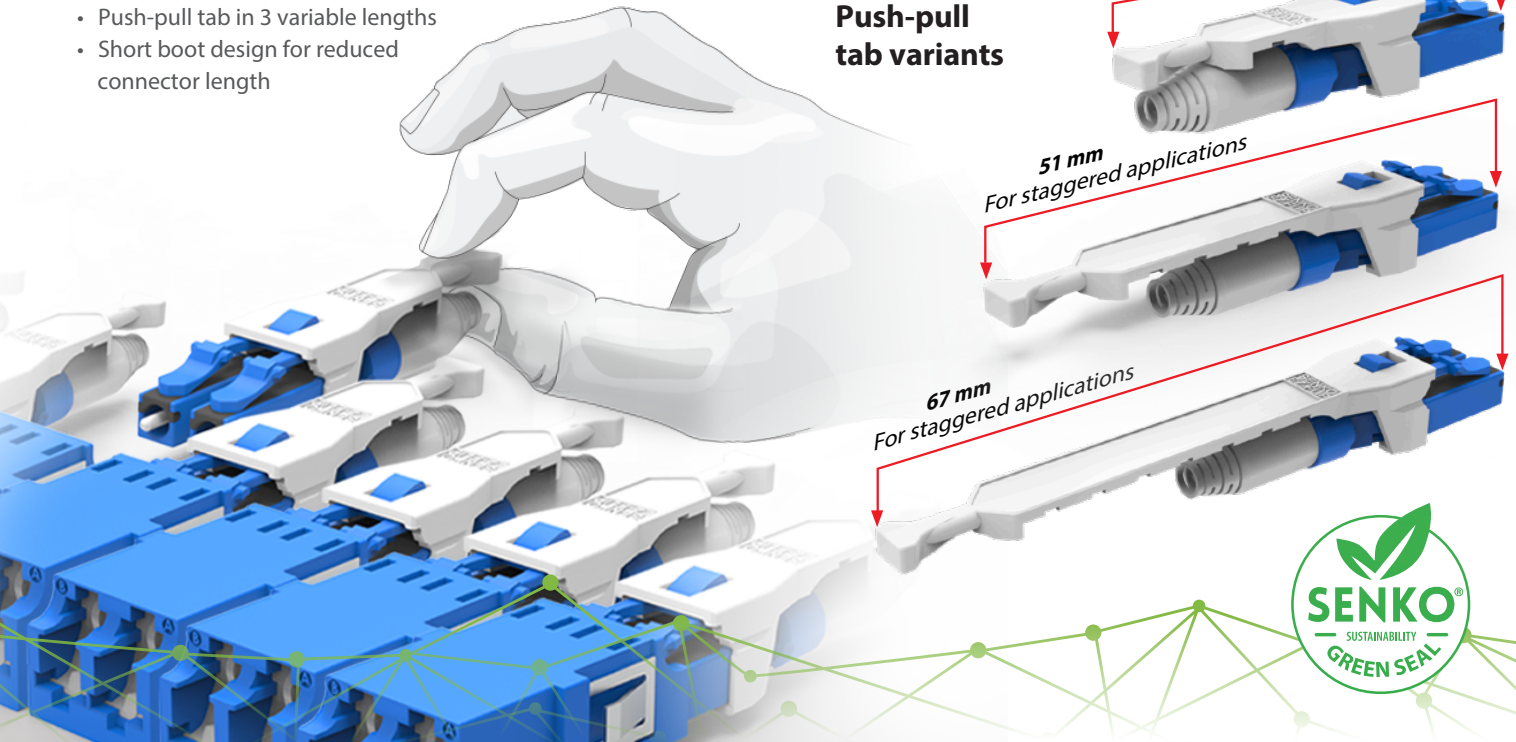

Pull-tab for Dense Applications

- Push-pull tab in 3 variable lengths
- Short boot design for reduced connector length

Push-pull tab variants