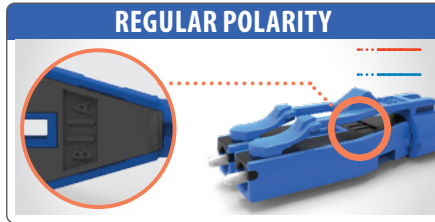

LC *EZ-Flip*[®] CONNECTOR

Patch with
confidence

FLEX-ANGLE BOOT
available for easier cable
management

Switch Polarity Without Re-termination or Twisting of the Fiber

With millions deployed, the LC EZ Flip Connector is the connector trusted by many due to its EZ polarity change, reliability, robustness, and consistent low loss performance.

Fastest Polarity Change on the Market

- No tools needed
- No complex gear mechanisms
- No need to open housing
- No need to handle fiber during polarity flip

FEATURES

- Polarity reversal without twisting the fiber
- Visual A-B indicator for polarity check
- Short boot design for reduced connector length
- Pre-assembled available for faster kitting time
- Push-pull tab for high density applications in 3 variable lengths
- Uniboot connector aids cable management
- Rugged housing design

LC EZ-Flip CONNECTOR

The EZ-est and quickest polarity reversing LC Connector

How to switch polarity:

Pull-tab for Dense Applications

- Push-pull tab in 3 variable lengths
- Short boot design for reduced connector length