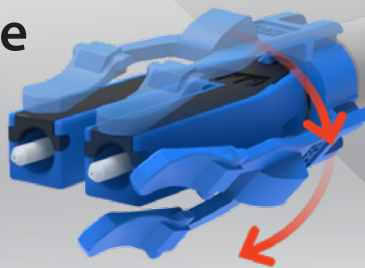

LC *EZ-Flip*[®] CONNECTOR

Patch with
confidence

FLEX-ANGLE BOOT
available for easier cable
management

Switch Polarity Without Re-termination or Twisting of the Fiber

With millions deployed, the LC EZ Flip Connector is the connector trusted by many due to its EZ polarity change, reliability, robustness, and consistent low loss performance.

Fastest Polarity Change on the Market

- No tools needed
- No complex gear mechanisms
- No need to open housing
- No need to handle fiber during polarity flip

FEATURES

- Polarity reversal without twisting the fiber
- Visual A-B indicator for polarity check
- Short boot design for reduced connector length
- Pre-assembled available for faster kitting time
- Push-pull tab for high density applications in 3 variable lengths
- Uniboot connector aids cable management
- Rugged housing design

LC EZ-Flip CONNECTOR

The EZ-est and quickest polarity reversing LC Connector

How to switch polarity:

Pull-tab for Dense Applications

- Push-pull tab in 3 variable lengths
- Short boot design for reduced connector length