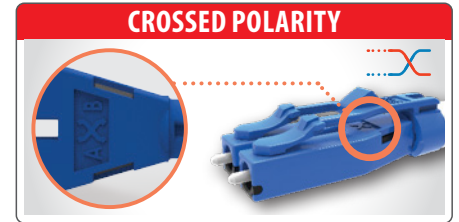

LC *EZ-Flip*[®] CONNECTOR

Patch with
confidence

FLEX-ANGLE BOOT
available for easier cable
management

Switch Polarity Without Re-termination or Twisting of the Fiber

With millions deployed, the LC EZ Flip Connector is the connector trusted by many due to its EZ polarity change, reliability, robustness, and consistent low loss performance.

Fastest Polarity Change on the Market

- No tools needed
- No complex gear mechanisms
- No need to open housing
- No need to handle fiber during polarity flip

FEATURES

- Polarity reversal without twisting the fiber
- Visual A-B indicator for polarity check
- Short boot design for reduced connector length
- Pre-assembled available for faster kitting time
- Push-pull tab for high density applications in 3 variable lengths
- Uniboot connector aids cable management
- Rugged housing design

LC EZ-Flip CONNECTOR

The EZ-est and quickest polarity reversing LC Connector

How to switch polarity:

Pull-tab for Dense Applications

- Push-pull tab in 3 variable lengths
- Short boot design for reduced connector length